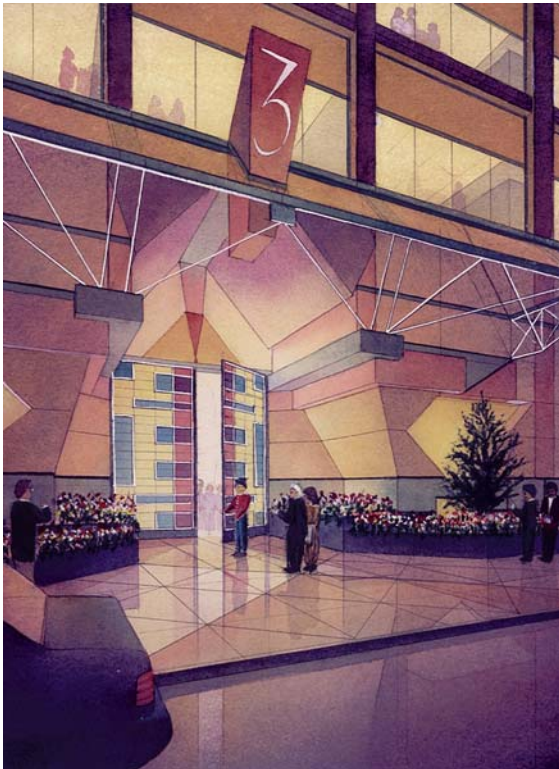

### Conceptual Designs by Robert Becker

PROPOSED LIBRARY, DESIGNED BY ROBERT BECKER • ONE-DAY SKETCH, WATERCOLOR 10 X 10 INCHES

#3

WATERCOLOR 10 X 13 INCHES

SPECTATOR LIGHT

WATERCOLOR 13 X 18 INCHES