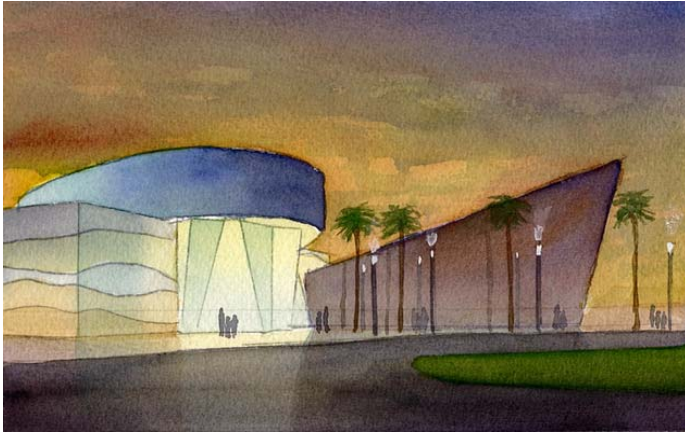

Concept Studies & Naming Opportunities

COLOR STUDY 6 X 8 INCHES

WATERCOLOR SKETCH 8X 10 INCHES

PROPOSED DISCOVERY SCIENCE CENTER, SANTA ANA, CA • ARQUITECTONICA ARCHITECTS

VISIBILITY VIEW FROM I-5 FREEWAY • WATERCOLOR 10 X 16 INCHES