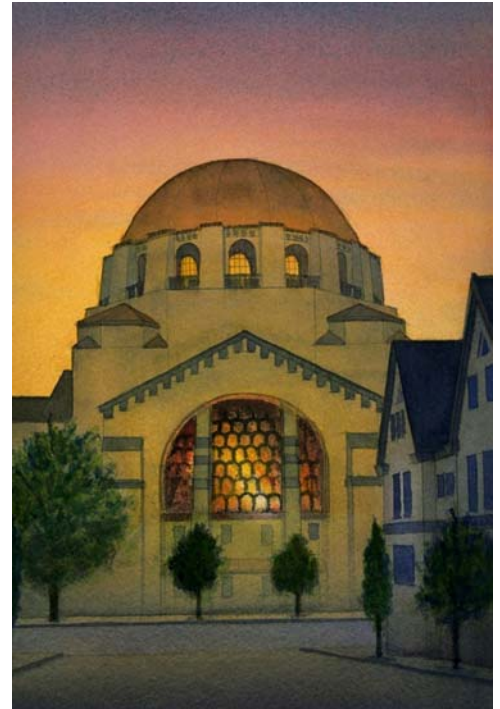

## Field Sketches and Studio Paintings

VIEWS OF SAN FRANCISCO BAY • FIELD SKETCHES

TEMPLE EMANU-EL, SAN FRANCISCO

[SHUTTLECOCKS@NELSON-ATKINS](mailto:SHUTTLECOCKS@NELSON-ATKINS)  
Museum of Art, Kansas City, MO

DEVIL'S PULPIT, MOUNT DIABLO