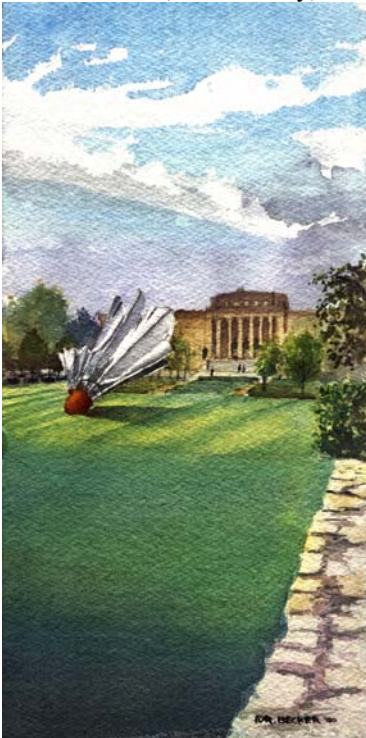

## Field Sketches and Studio Paintings

VIEWS OF SAN FRANCISCO BAY • FIELD SKETCHES

TEMPLE EMANU-EL, SAN FRANCISCO

[SHUTTLECOCKS@NELSON-ATKINS](mailto:SHUTTLECOCKS@NELSON-ATKINS)  
Museum of Art, Kansas City, MO

DEVIL'S PULPIT, MOUNT DIABLO