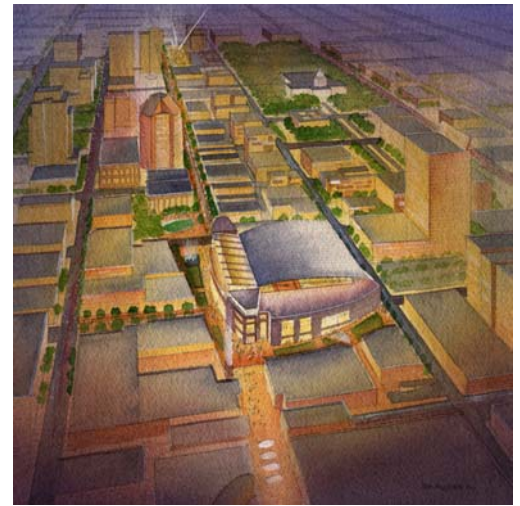

SPIEKER PLAZA / HAAS PAVILION, ELLERBE BECKET

WINNING ENTRY, 10TH & K COMPETITION, SACRAMENTO, WRNS

Design Development Aerial Images

RRM DESIGN

DOWNTOWN SACRAMENTO ARENA PROPOSAL

49ERS PROPOSAL, SANTA CLARA, HNTB ARCHITECTS

MORGAN HILL CIVIC CENTER, NOLL AND TAM ARCHITECTS

PROVENCE PARK, MISSISSIPPI

BISHOP MUSEUM, HONOLULU, ZGF ARCHITECTS

Detailed Illustrations

Cardiovascular & Critical Care Tower, Children's & Maternal Hospital
The Johns Hopkins Hospital, Perkins & Will, Chicago