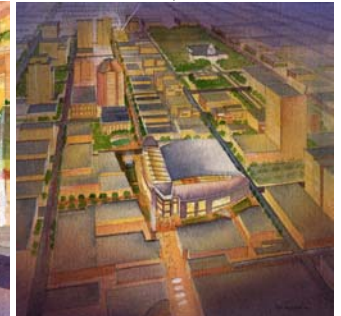

Sport Facilities

NFL STADIUM CONCEPT, HOK SPORT, KANSAS CITY
WATERCOLOR 6.5 X 11 INCHES
PRODUCED AT HOK SPORT

FIRST CONCEPT IMAGE, PROPOSED FORD FIELD
KAPLAN McLAUGHLIN DIAZ ARCHITECTS
WATERCOLOR 10 X 16 INCHES, PRODUCED AT KMD

DESIGN SKETCHES • SBC PARK, SAN FRANCISCO
KWAN HENMI ARCHITECTURE, WITH HOK SPORT

HAAS PAVILION, UC BERKELEY, ELLERBE BECKET ARCHITECTS

PROPOSED DOWNTOWN ARENA, SACRAMENTO, CA
360 ARCHITECTS-FORMERLY HEINLEIN SCHROCK STERNS, KANSAS CITY

49ERS PROPOSAL, SANTA CLARA, HNTB ARCHITECTS